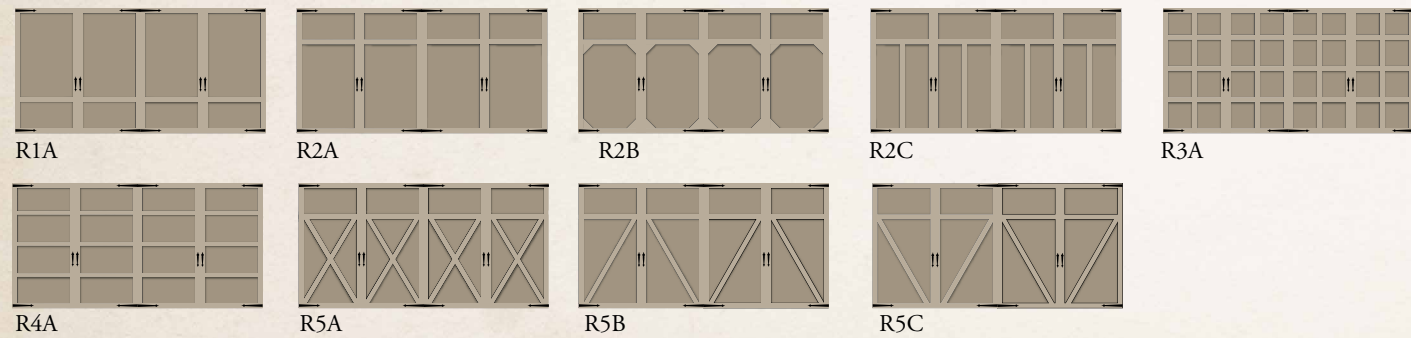

The Ridge offers nine popular design options and six window designs to achieve the "carriage house" look.

PLATEAU

Plateau carriage-style doors can be customized to complement any style home or application, adding beauty, versatility, and value.

Shown with custom Plateau Series doors

16' & 18' RIDGE DOUBLE DOORS

RIDGE WINDOW OPTIONS

Hardware shown may not be included; please see your local dealer for details.

R1 Series	R1AS	R1AW1	R1AW2	R1AW3	R1AW4	R1AW5	R1AW6
	R2AS	R2AW1	R2AW2	R2AW3	R2AW4	R2AW5	R2AW6
R2 Series	R2BS	R2BW1	R2BW2	R2BW3	R2BW4	R2BW5	R2BW6
	R2CS	R2CW1	R2CW2	R2CW3	R2CW4	R2CW5	R2CW6
R3 Series	R3AS	R3AW1	R3AW2	R3AW3	R3AW4	R3AW5	R3AW6
	R4AS	R4AW1	R4AW2	R4AW3	R4AW4	R4AW5	R4AW6
R4 Series	R5AS	R5AW1	R5AW2	R5AW3	R5AW4	R5AW5	R5AW6
	R5BS	R5BW1	R5BW2	R5BW3	R5BW4	R5BW5	R5BW6
R5 Series	R5CS	R5CW1	R5CW2	R5CW3	R5CW4	R5CW5	R5CW6

- Additional hardware options are available for the Plateau. Consult your dealer for details.

RIDGE PRODUCT DETAILS

- Available in nine designs with six distinct window options.
- Constructed of stain grade cedar.
- Available in multiple sizes. Consult your dealer for details.