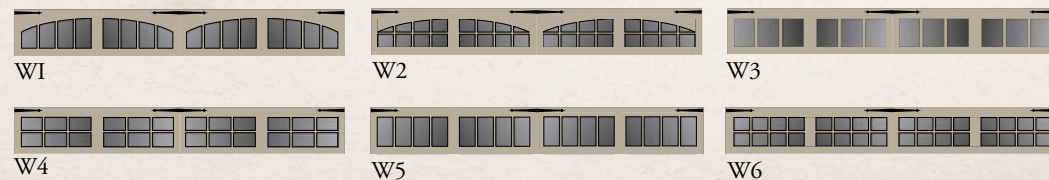

Wood Carriage Doors

RIDGE & PLATEAU

The Patrician Series The Aristocrat Series

SAFE-WAY

GARAGE DOORS

Make a Statement

RIDGE DOOR & WINDOW SELECTIONS

RIDGE

The Ridge offers nine popular design options and six window designs to achieve the "carriage house" look.

PLATEAU

Plateau carriage-style doors can be customized to complement any style home or application, adding beauty, versatility, and value.

Shown with custom Plateau Series doors

16' & 18' RIDGE DOUBLE DOORS

RIDGE WINDOW OPTIONS

Hardware shown may not be included; please see your local dealer for details.

R1 Series	R1AS	R1AW1	R1AW2	R1AW3	R1AW4	R1AW5	R1AW6
	R2AS	R2AW1	R2AW2	R2AW3	R2AW4	R2AW5	R2AW6
R2 Series	R2BS	R2BW1	R2BW2	R2BW3	R2BW4	R2BW5	R2BW6
	R2CS	R2CW1	R2CW2	R2CW3	R2CW4	R2CW5	R2CW6
R3 Series	R3AS	R3AW1	R3AW2	R3AW3	R3AW4	R3AW5	R3AW6
	R4AS	R4AW1	R4AW2	R4AW3	R4AW4	R4AW5	R4AW6
R4 Series	R5AS	R5AW1	R5AW2	R5AW3	R5AW4	R5AW5	R5AW6
	R5BS	R5BW1	R5BW2	R5BW3	R5BW4	R5BW5	R5BW6
R5 Series	R5CS	R5CW1	R5CW2	R5CW3	R5CW4	R5CW5	R5CW6

- Additional hardware options are available for the Plateau. Consult your dealer for details.

RIDGE PRODUCT DETAILS

- Available in nine designs with six distinct window options.
- Constructed of stain grade cedar.
- Available in multiple sizes. Consult your dealer for details.