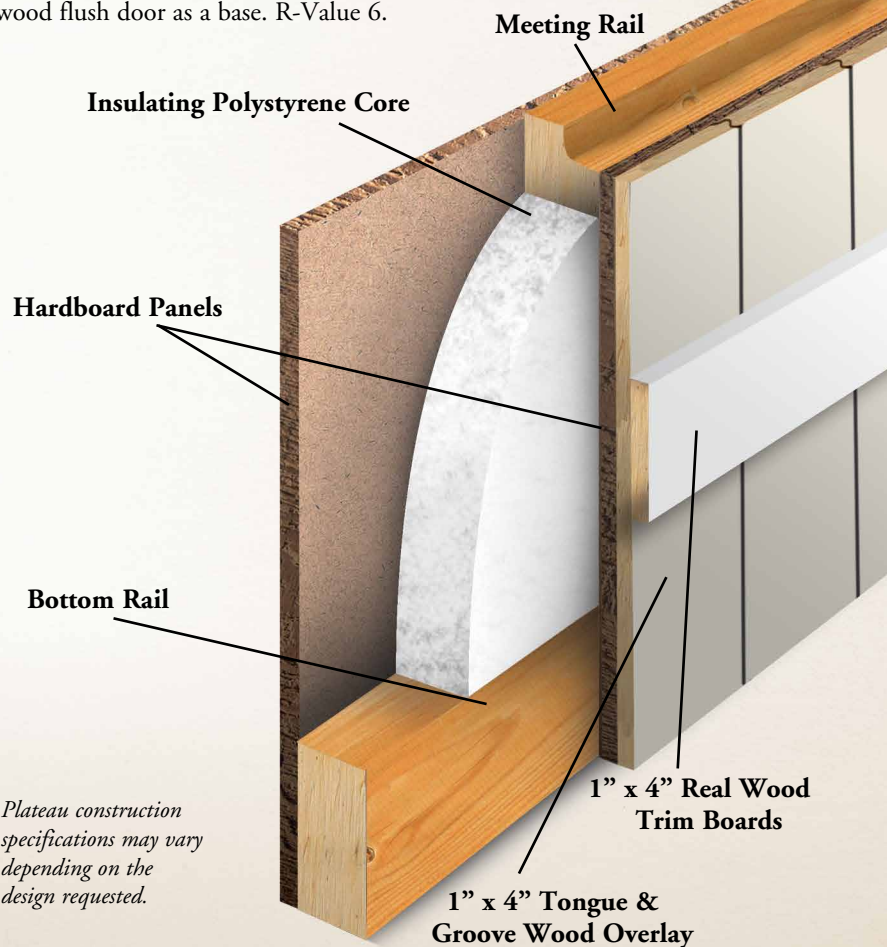

- Additional hardware options are available for the Plateau. Consult your dealer for details.

RIDGE PRODUCT DETAILS

- Available in nine designs with six distinct window options.
- Constructed of stain grade cedar.
- Available in multiple sizes. Consult your dealer for details.

PLATEAU PRODUCT DETAILS

- Plateau is customized to your specifications. Provide your dealer with the wood species, size and design you desire, and Safe-Way will create the product you desire.
- Lead times for the Plateau may fluctuate based on the wood species and design requested.

WOOD PRODUCT FINISHING & CARE

The Ridge and Plateau must be finished on all six sides per the directions included in your installation instructions. Failure to comply will void the warranty. Maintaining a wood door is very important. Review the maintenance information included in your installation instructions.

CONSTRUCTION

Both Ridge and Plateau use a 1-1/4" insulated wood flush door as a base. R-Value 6.

Plateau construction specifications may vary depending on the design requested.

Distributed by:

As Safe-Way Door constantly strives to improve our product, all specifications listed in this informative brochure are subject to change without notice or obligation. Printed color may vary from actual color, please check with your local dealer for color swatches.
8-15