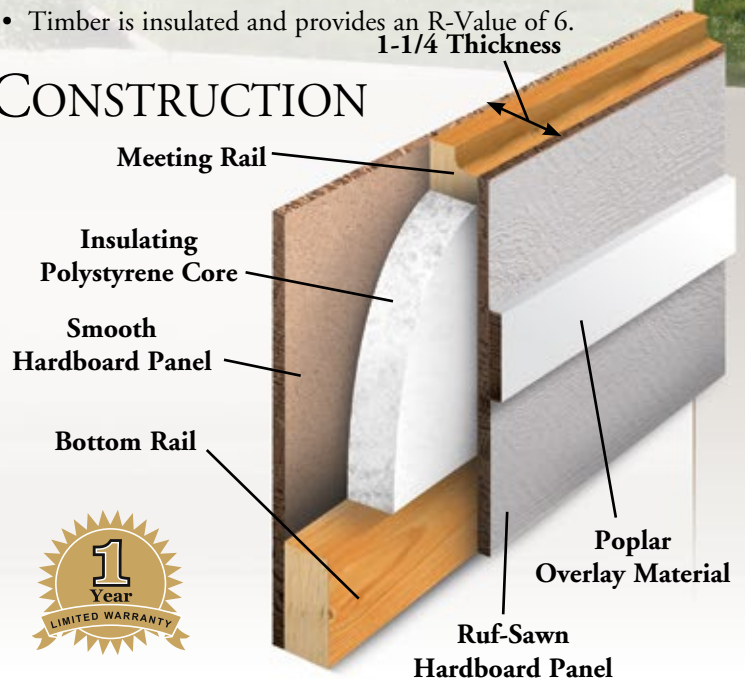

Carriage Handle

Carriage Knocker Kit

* 4 steel strap hinges and 2 steel handles provided on single doors. 8 steel strap hinges and 4 steel handles provided on double doors. Additional items are optional.

- Enhance the value and curb appeal of your home with Timber wood garage doors by Safe-Way Door.
- Eighteen designs available with five window options.
- Timber is a paint grade wood product. The overlay is Poplar and the windows are plastic.
- Timber is insulated and provides an R-Value of 6. **1-1/4 Thickness**

CONSTRUCTION

TIMBER DOOR & WINDOW SELECTIONS

Sizes: 8', 9' & 10'

Sizes: 12' & 14'

Size: 16' & 18'

T1 Series

T2 Series

WINDOW OPTIONS