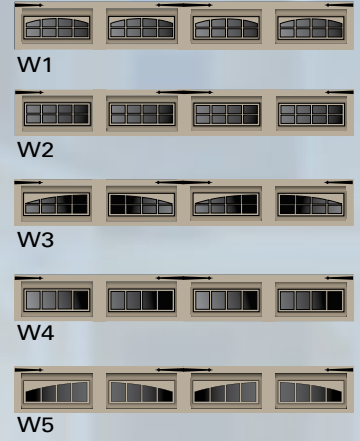

- Enhance the value and curb appeal of your home with Timber wood garage doors by Safe-Way Door.
- Eighteen designs available with five window options.
- Timber is a paint grade wood product. The overlay is Poplar and the windows are plastic.
- Timber is insulated and provides an R-Value of 6. **1-1/4 Thickness**

CONSTRUCTION

TIMBER DOOR & WINDOW SELECTIONS

Sizes: 8', 9' & 10'

Sizes: 12' & 14'

Size: 16' & 18'

T1 Series

T2 Series

WINDOW OPTIONS

T3 Series

T4 Series

T5 Series

*No Window Options Available

Hardware shown may not be included; please see your local dealer for details. Timber windows are plastic, not wood.

Hardware shown may not be included; please see your local dealer for details.